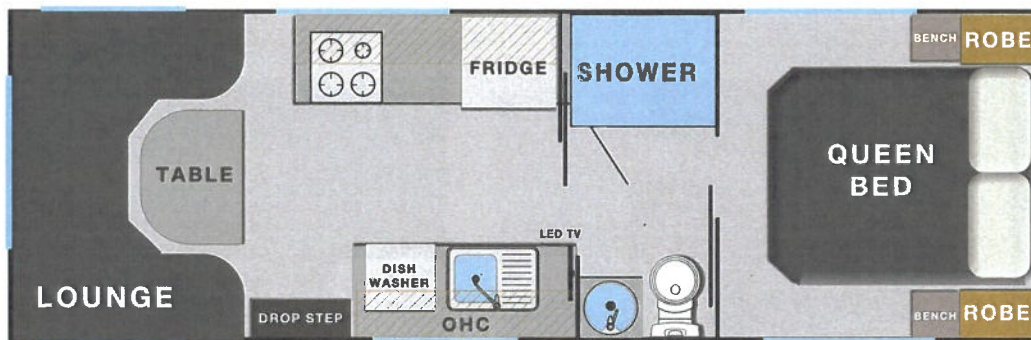

PLUMBING

- ✓ GAS / ELECTRIC HOT WATER SYSTEM
- ✓ CERAMIC SWIVEL TOILET
- ✓ COMBO FILTER FLICK MIXER TAP
- ✓ STAINLESS STEEL SINK
- ✓ TAP ON 'A' FRAME
- ✓ QUICKFILL POINT TO WATER TANKS
- ✓ FIBREGLOSS SHOWER
- ✓ CERAMIC BASIN

Specifications subject to change without notice, check website for latest specifications. E&OE. © 2017