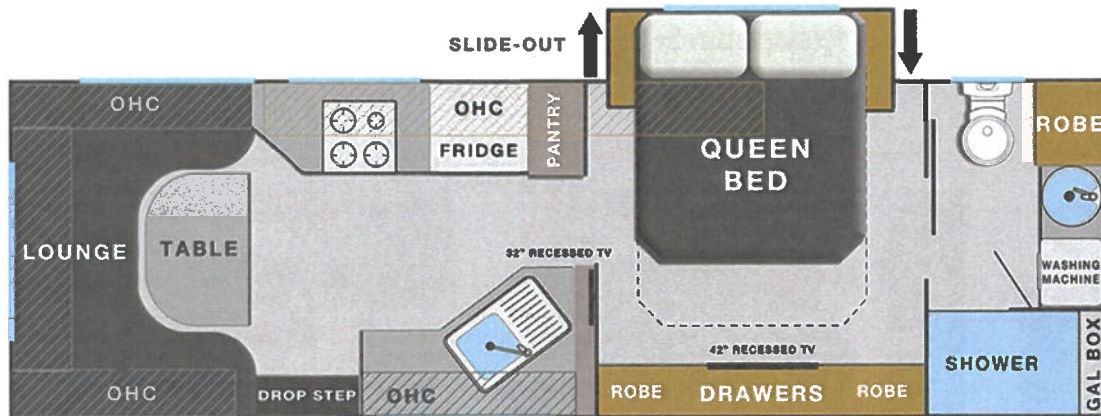

APPLIANCES

- ✓ 3 GAS/ ELEC FAN-FORCED OVEN
- ✓ 12V RANGEHOOD
- ✓ 25 LTR MICROWAVE
- ✓ VITRIFIGO DW180 DRAWER FRIDGE
- ✓ FUSION 750 SERIES WITH DVD
- ✓ AIR COMMAND COMORANT AIRCONDITIONER
- ✓ 2 x 32" LED TV's
- ✓ 1 x 42" LED TV
- ✓ FRONT LOADER WASHING MACHINE
- ✓ EXTERNAL TV ENTERTAINMENT PACK
- ✓ SLIDEOUT BBQ WITH SNAKE LIGHT

INTERNAL FEATURES

- ✓ SLIDE-OUT BEDROOM
- ✓ QUEEN SIZED BED (EAST/WEST LAYOUT)
- ✓ PULL-OUT PANTRY
- ✓ SOFT CLOSE DRAWERS
- ✓ CAMEC VANITY PACK
- ✓ CLUB LOUNGE WITH DROP DOWN TABLE
- ✓ SOLID SLIDING DOOR TO ENSUITE
- ✓ FIRE EXTINGUISHER

ELECTRICAL

- ✓ HELLA LIGHTS THROUGHOUT
- ✓ STRIP LIGHT OVER VANITY/KITCHEN
- ✓ 2 x 120AH FULL RIVER BATTERIES
- ✓ VICTRON BATTERY CHARGER
- ✓ ANDERSON PLUG
- ✓ WINEGARD HV ANTENNA
- ✓ EXTERNAL FUSION MARINE SPEAKERS
- ✓ 12V + USB COMBO OUTLETS
- ✓ DUAL CAMERA REVERSE KIT
- ✓ HIGH GAIN 3G ANTENNA
- ✓ REDARC 30AMP BATTERY MANAGEMENT SYSTEM + SOLAR REGULATOR

EXTERNAL FEATURES

- ✓ DOMETIC WINDOWS
- ✓ FRONT WINDOW SHADE
- ✓ DOMETIC CARADOOR
- ✓ FRONT TUNNEL BOOT
- ✓ PICNIC TABLE
- ✓ 2 x DOMETIC ROOF HATCHES
- ✓ 2 x POWER HATCHES (SHOWER/TOILET)
- ✓ 19FT AWNING
- ✓ ELECTRIC OMNI DOUBLE STEP

PLUMBING

- ✓ GAS/ELECTRIC HOT WATER SYSTEM
- ✓ CERAMIC SWIVEL TOILET
- ✓ COMBO FILTER FLICK MIXER TAP
- ✓ STAINLESS STEEL SINK
- ✓ TAP ON 'A' FRAME
- ✓ QUICKFILL POINT TO WATER TANKS
- ✓ FRONT LOADER WASHING MACHINE
- ✓ SLIDE-OUT BBQ IN TUNNEL BOOT
- ✓ 2 x 95LTR WATER TANKS