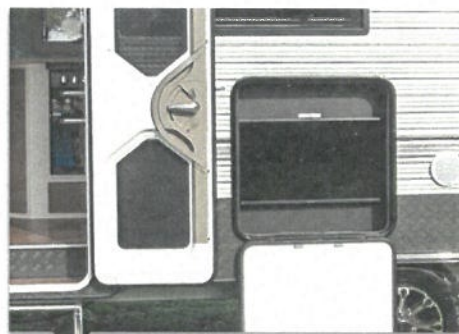

ENTERTAINMENT PACK