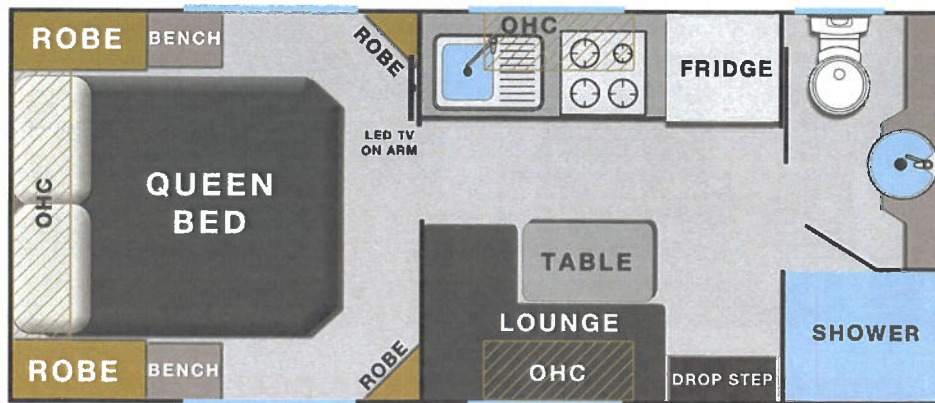

PLUMBING

- ✓ GAS / ELECTRIC HOT WATER SYSTEM
- ✓ THETFORD SWIVEL TOILET
- ✓ COMBO FILTER FLICK MIXER TAP
- ✓ STAINLESS STEEL SINK
- ✓ TAP ON 'A' FRAME
- ✓ CERAMIC BASIN
- ✓ 12V WATER PUMP

Specifications subject to change without notice, check website for latest specifications. E&OE © 2017