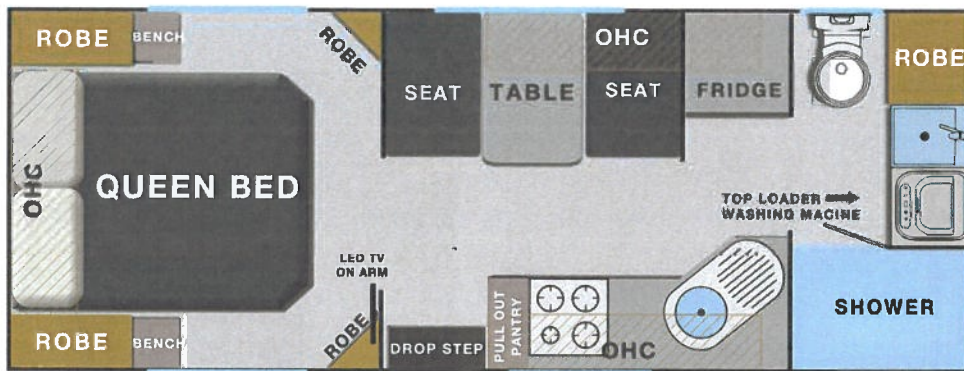

PLUMBING

- ✓ GAS / ELECTRIC HOT WATER SYSTEM
- ✓ CERAMIC SWIVEL TOILET
- ✓ COMBO FILTER FLICK MIXER TAP
- ✓ ROUND STAINLESS STEEL SINK
- ✓ TAP ON 'A' FRAME
- ✓ FIBREGLASS SHOWER
- ✓ CERAMIC VANITY BASIN
- ✓ QUICKFILL POINT TO WATER TANKS
- ✓ EXTERNAL SHOWER

Specifications subject to change without notice, check website for latest specifications. E&OE. © 2017